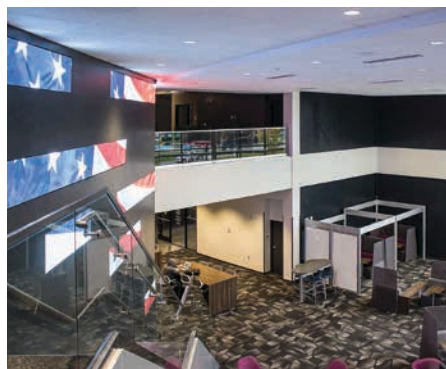

The building has four floors with a basement and features a large auditorium, student study space, a retail 'Aerostop' store, legacy wall, classrooms, and a hangar space for use as a flight test lab, classrooms and administration offices.

The new Farmers Union Insurance Center, an addition to the Scheels Arena in Fargo, North Dakota, includes an ice rink with stadium seating for just under 600, locker room space, and an additional event space. Youth hockey will be the primary users of the facility.