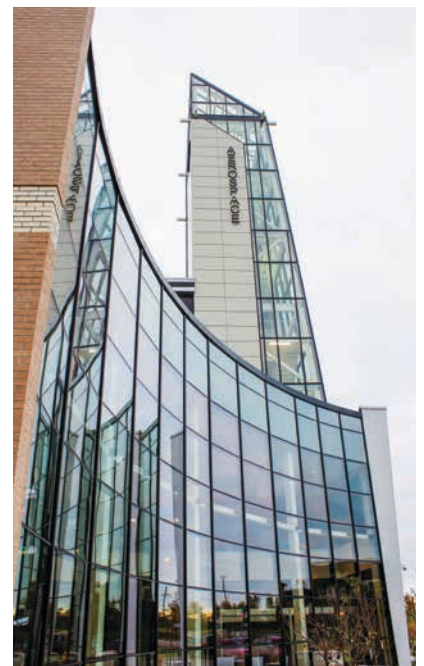

Olaf Update

Laugh a little, learn a little and take a break from the daily grind

Winter 2017

UND Robin Hall Complete

Robin Hall was dedicated in July of 2016 to a room filled with press, University officials, State and local dignitaries. It is home to the University of North Dakota's Unmanned Aircraft Systems Education and Research. UND's John D. Odegard School of Aerospace Sciences was the first to offer a bachelor's degree in unmanned aircraft systems studies.

The 66,000-square-foot facility designed by ICON Architectural Group, was privately funded and is managed by the Aerospace Foundation, a private sector support arm the UND Aerospace. Si and Betty Robin were lead benefactors and the namesake of Robin Hall.

The building has four floors with a basement and features a large auditorium, student study space, a retail 'Aerostop' store, legacy wall, classrooms, and a hangar space for use as a flight test lab, classrooms and administration offices.

The new Farmers Union Insurance Center, an addition to the Scheels Arena in Fargo, North Dakota, includes an ice rink with stadium seating for just under 600, locker room space, and an additional event space. Youth hockey will be the primary users of the facility.